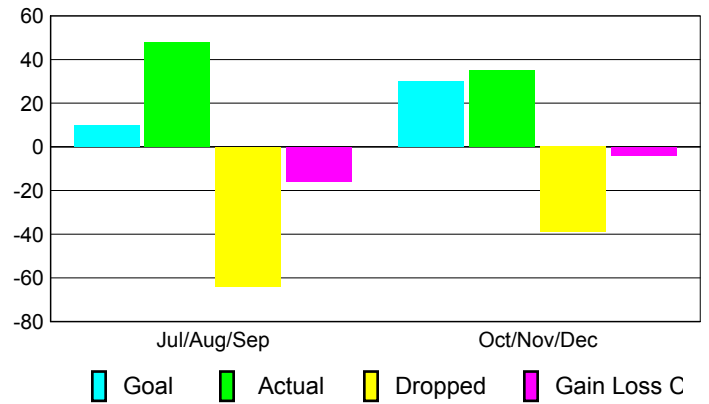

Membership Results 2010-2011

Goal, New, Dropped, Gain/Loss