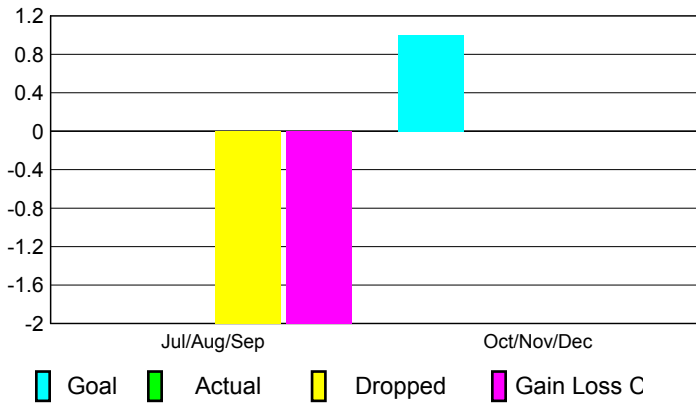

2010-2011 GMT Reports for District (or Undistricted) **District 29 I**

GMT: STEVEN D SHERER

Location: WEST VIRGINIA

GMT CA: 1

CLUBS

Club Results
2010-2011

Clubs
2009-2010

Month	New Club Goal	Actual New Clubs	Actual Dropped Clubs	Gain/Loss of Clubs	Gain/Loss of Clubs
Jul/Aug/Sep	0	0	-2	-2	0
Oct/Nov/Dec	1	0	0	0	0
Totals	1	0	-2	-2	0

Club Results 2010-2011

Goal, New, Dropped, Gain/Loss

Comparison of Club Gain/Loss

Current Year Compared to the Previous Year

YTD Status Quo Clubs 2010-2011

Status Quo Clubs Compared to Status Quo Members

MEMBERSHIP